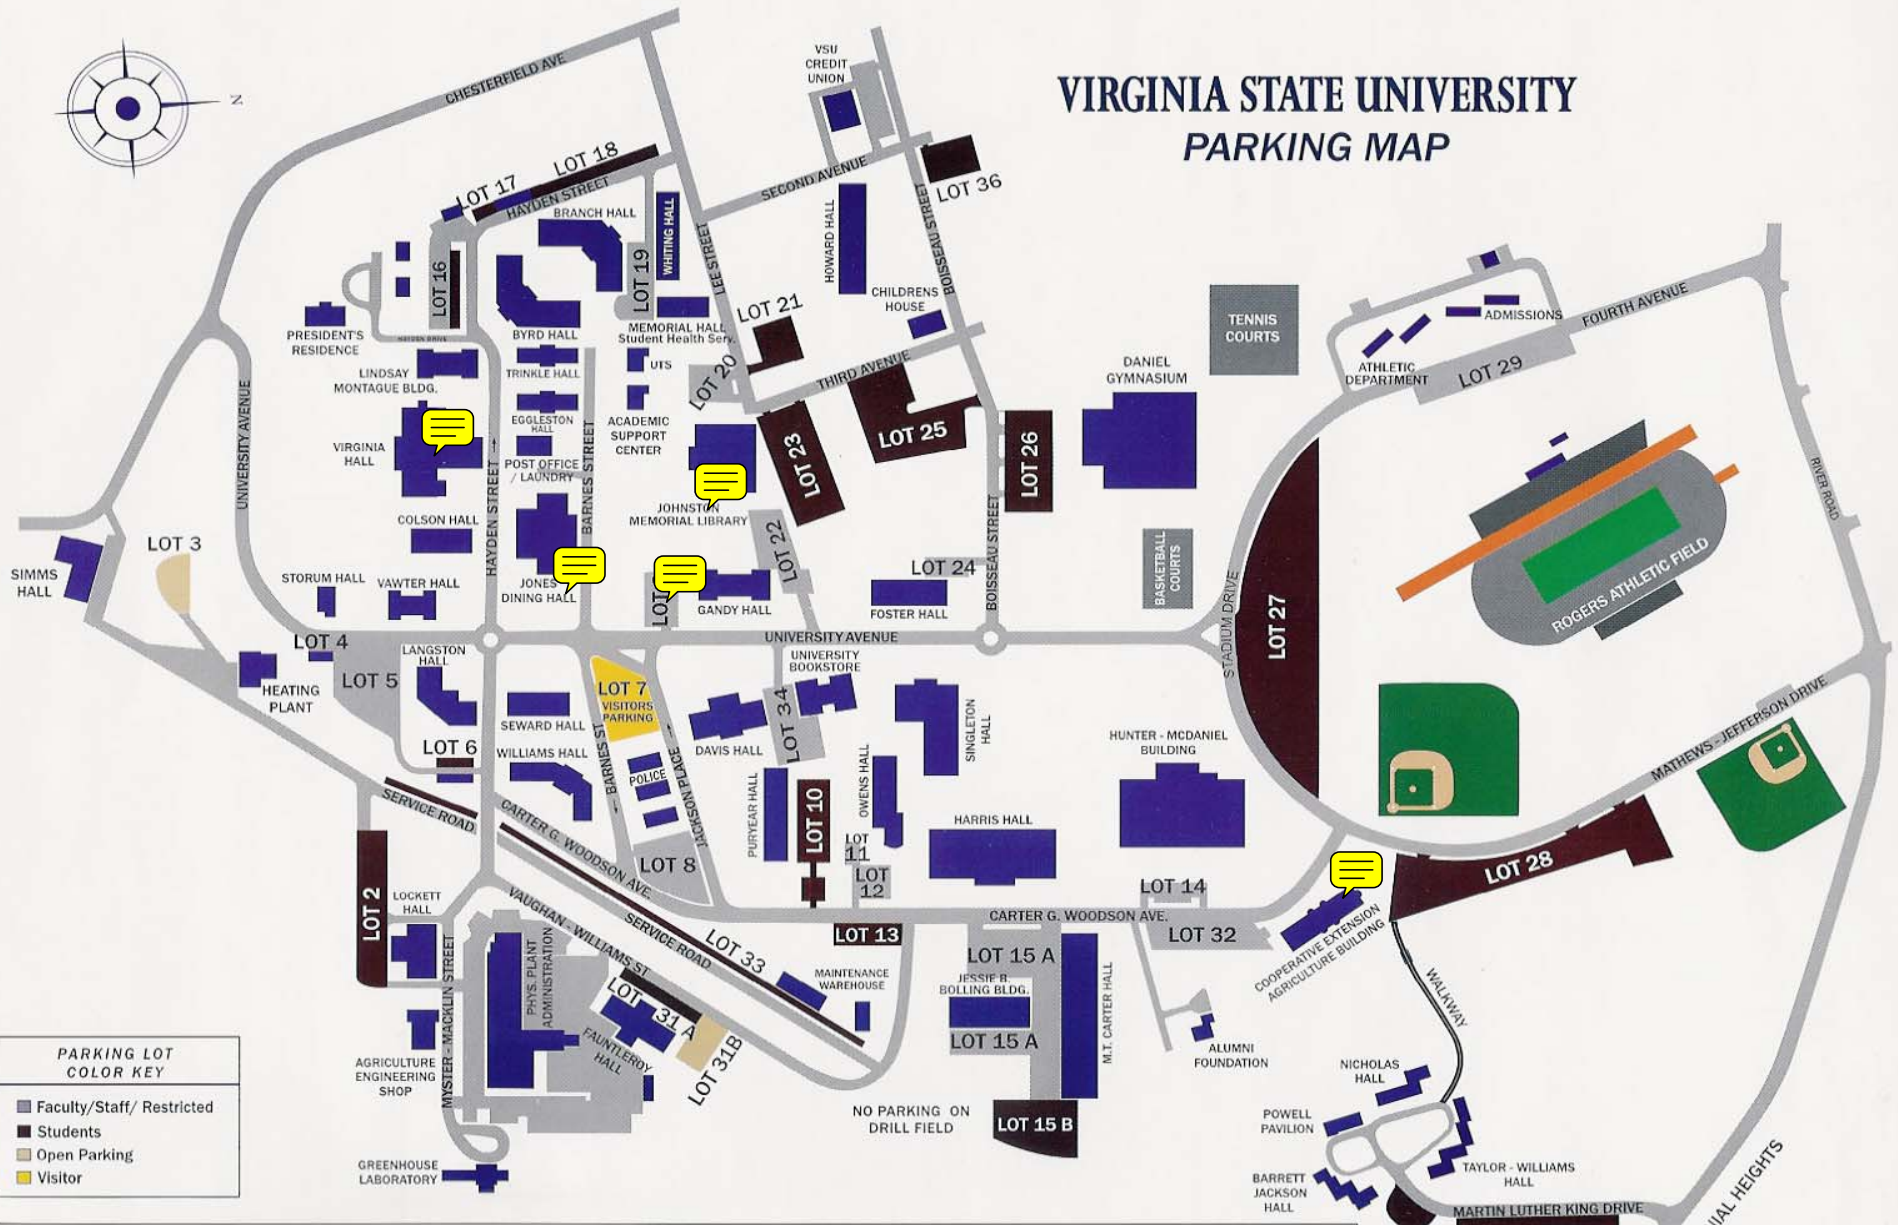

VIRGINIA STATE UNIVERSITY PARKING MAP

PARKING LOT COLOR KEY	
■	Faculty/Staff/ Restricted
■	Students
■	Open Parking
■	Visitor

LOT 2 STUDENT	LOT 10 STUDENT	LOT 16 FACULTY / STAFF	LOT 24 SERVICE VEHICLES ONLY	LOT 31B OPEN PARKING
LOT 3 OPEN PARKING	LOT 11 FACULTY / STAFF	LOT 17 STUDENT	LOT 25 STUDENT	LOT 32 FACULTY / STAFF
LOT 4 FACULTY / STAFF	LOT 12 FACULTY / STAFF	LOT 18 STUDENT	LOT 26 STUDENT	LOT 33 STUDENT
LOT 5 FACULTY / STAFF	LOT 13 STUDENT	LOT 19 FACULTY / STAFF	LOT 27 STUDENT	LOT 34 FACULTY / STAFF
LOT 6 STUDENT	LOT 14 FACULTY / STAFF	LOT 20 FACULTY / STAFF	LOT 28 STUDENT	LOT 35 STUDENT
LOT 7 VISITOR'S PARKING	LOT 15A FACULTY / STAFF	LOT 21 STUDENT	LOT 29 FACULTY / STAFF	LOT 36 STUDENT
LOT 8 FACULTY / STAFF	LOT 15B STUDENT	LOT 22 FACULTY / STAFF	LOT 30 STUDENT	BARNES ST. STUDENT STREET PARKING
LOT 9 FACULTY / STAFF	LOT 16 STUDENT (FRONT 10 SPACES)	LOT 23 STUDENT	LOT 31A STUDENT	JACKSON PL. STUDENT STREET PARKING